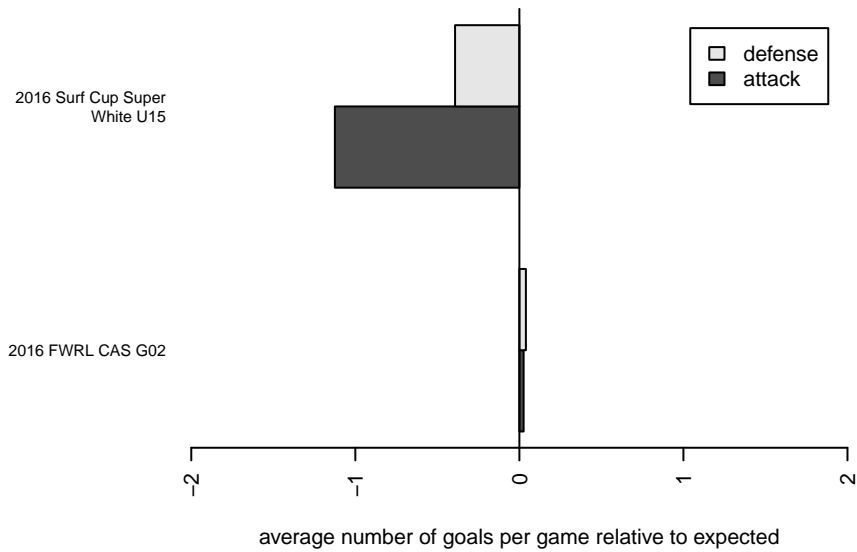

Venues played:  
 2016 Surf Cup Super White U15  
 2016 FWRL CAS G02  
 2016 Carlsbad Nov Nights College Showcase F  
 2016 Surf College Showcase Super White U15

**LA Galaxy SD Elite G02**  
 Dots are actual minus expected GF (blue circles) and GA (red triangles).  
 Blue line is smoothed change in attack strength. Red is smoothed change in defense strength.

**attack and defense variance (black dot)  
relative to other teams  
and top 10 in region**

**attack and defense rating  
relative to others at age  
and all opponents in last 13 months**

**attack and defense rating  
relative to others at age  
and all opponents in last 13 months**

**Performance relative to 13 month average**

**Performance relative to 13 month average**

Distribution of opponents  
Red = Lose zone, Blue = Win zone, Green = Even  
Black line separates win/lose zones