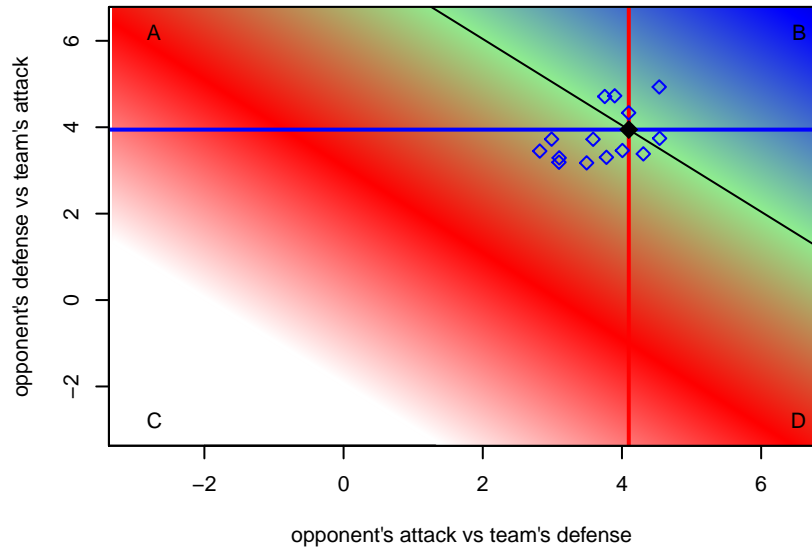

Venues played:  
 2016 Surf Cup Super White U15  
 2016 FWRL CAS G02  
 2016 Carlsbad Nov Nights College Showcase F  
 2016 Surf College Showcase Super White U15

**LA Galaxy SD Elite G02**  
 Dots are actual minus expected GF (blue circles) and GA (red triangles).  
 Blue line is smoothed change in attack strength. Red is smoothed change in defense strength.

**attack and defense variance (black dot)  
relative to other teams  
and top 10 in region**

**attack and defense rating  
relative to others at age  
and all opponents in last 13 months**

**attack and defense rating  
relative to others at age  
and all opponents in last 13 months**

**Performance relative to 13 month average**

**Performance relative to 13 month average**

Distribution of opponents  
Red = Lose zone, Blue = Win zone, Green = Even  
Black line separates win/lose zones