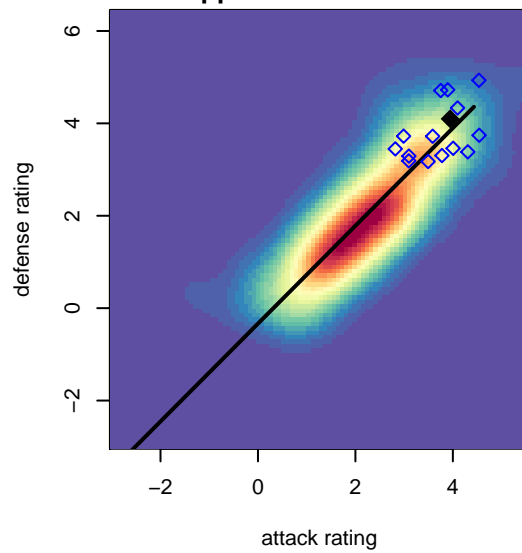

# LA Galaxy SD Elite G02

, CAS  
 G02 total strength=1960  
 attack=51.66 defense=60.22  
 notes= Drummond 2016

alt names used:  
 LA GALAXY SD ELITE 02 – DRUMMOND (CA  
 LA GALAXY SAN DIEGO ELITE G02 DRUMMOND  
 LA GALAXY SD ELITE LAGSD ELITE – 2002 I  
 LAGSD G02 Elite–Drummond

Venues played:  
 2016 Surf Cup Super White U15  
 2016 FWRL CAS G02  
 2016 Carlsbad Nov Nights College Showcase F  
 2016 Surf College Showcase Super White U15

**LA Galaxy SD Elite G02**  
 Dots are actual minus expected GF (blue circles) and GA (red triangles).  
 Blue line is smoothed change in attack strength. Red is smoothed change in defense strength.

**attack and defense variance (black dot)  
relative to other teams  
and top 10 in region**

**attack and defense rating  
relative to others at age  
and all opponents in last 13 months**

**attack and defense rating  
relative to others at age  
and all opponents in last 13 months**

**Performance relative to 13 month average**

**Performance relative to 13 month average**

Distribution of opponents  
Red = Lose zone, Blue = Win zone, Green = Even  
Black line separates win/lose zones