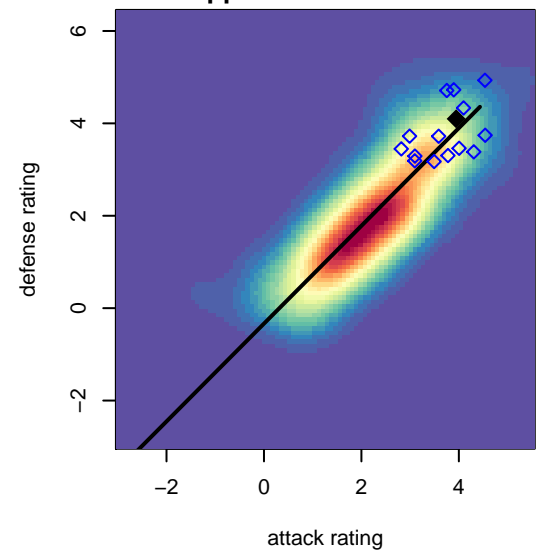

# LA Galaxy SD Elite G02

, CAS  
 G02 total strength=1960  
 attack=51.66 defense=60.22  
 notes= Drummond 2016

alt names used:  
 LA GALAXY SD ELITE 02 – DRUMMOND (CA  
 LA GALAXY SAN DIEGO ELITE G02 DRUMMOND  
 LA GALAXY SD ELITE LAGSD ELITE – 2002 I  
 LAGSD G02 Elite–Drummond

Venues played:  
 2016 Surf Cup Super White U15  
 2016 FWRL CAS G02  
 2016 Carlsbad Nov Nights College Showcase F  
 2016 Surf College Showcase Super White U15

**LA Galaxy SD Elite G02**  
 Dots are actual minus expected GF (blue circles) and GA (red triangles).  
 Blue line is smoothed change in attack strength. Red is smoothed change in defense strength.

**attack and defense variance (black dot)  
relative to other teams  
and top 10 in region**

**attack and defense rating  
relative to others at age  
and all opponents in last 13 months**

**attack and defense rating  
relative to others at age  
and all opponents in last 13 months**

**Performance relative to 13 month average**

**Performance relative to 13 month average**

Distribution of opponents  
Red = Lose zone, Blue = Win zone, Green = Even  
Black line separates win/lose zones